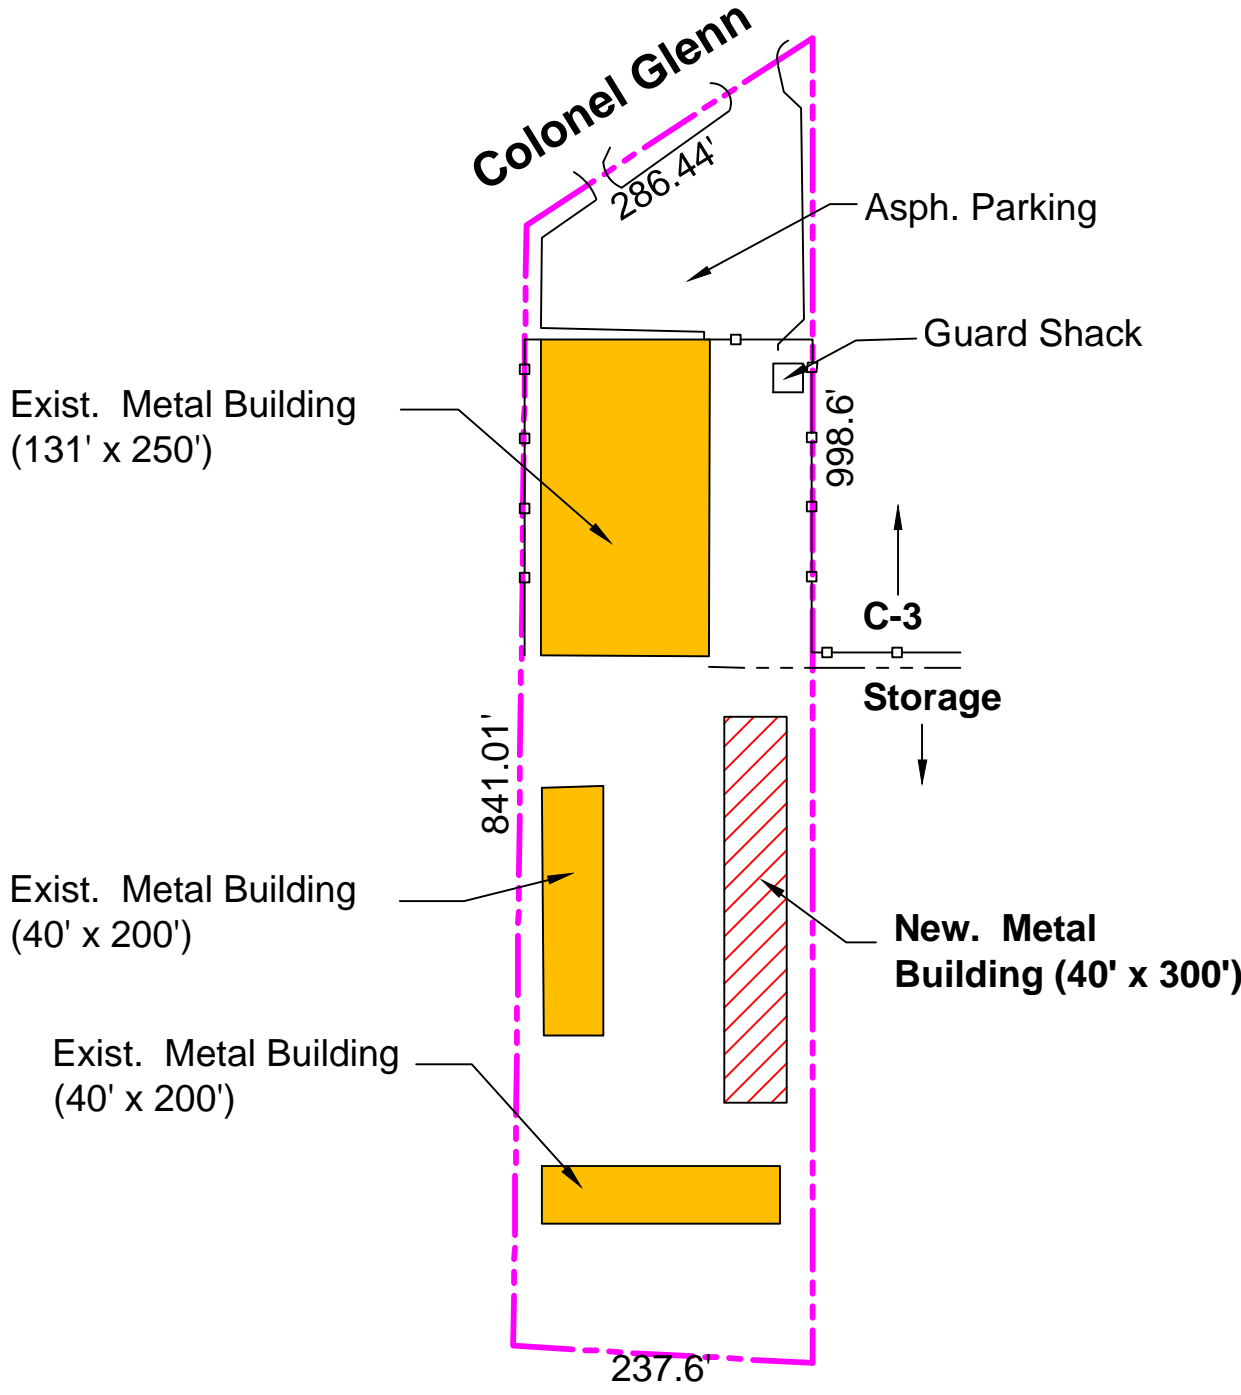

Colonel Glenn

Sketch

City of Little Rock Planning & Development

Case No: Z-3117-E

Name: 7415 Colonel Glenn

Location: 7415 Colonel Glenn

Title: REvised Short-form PCD